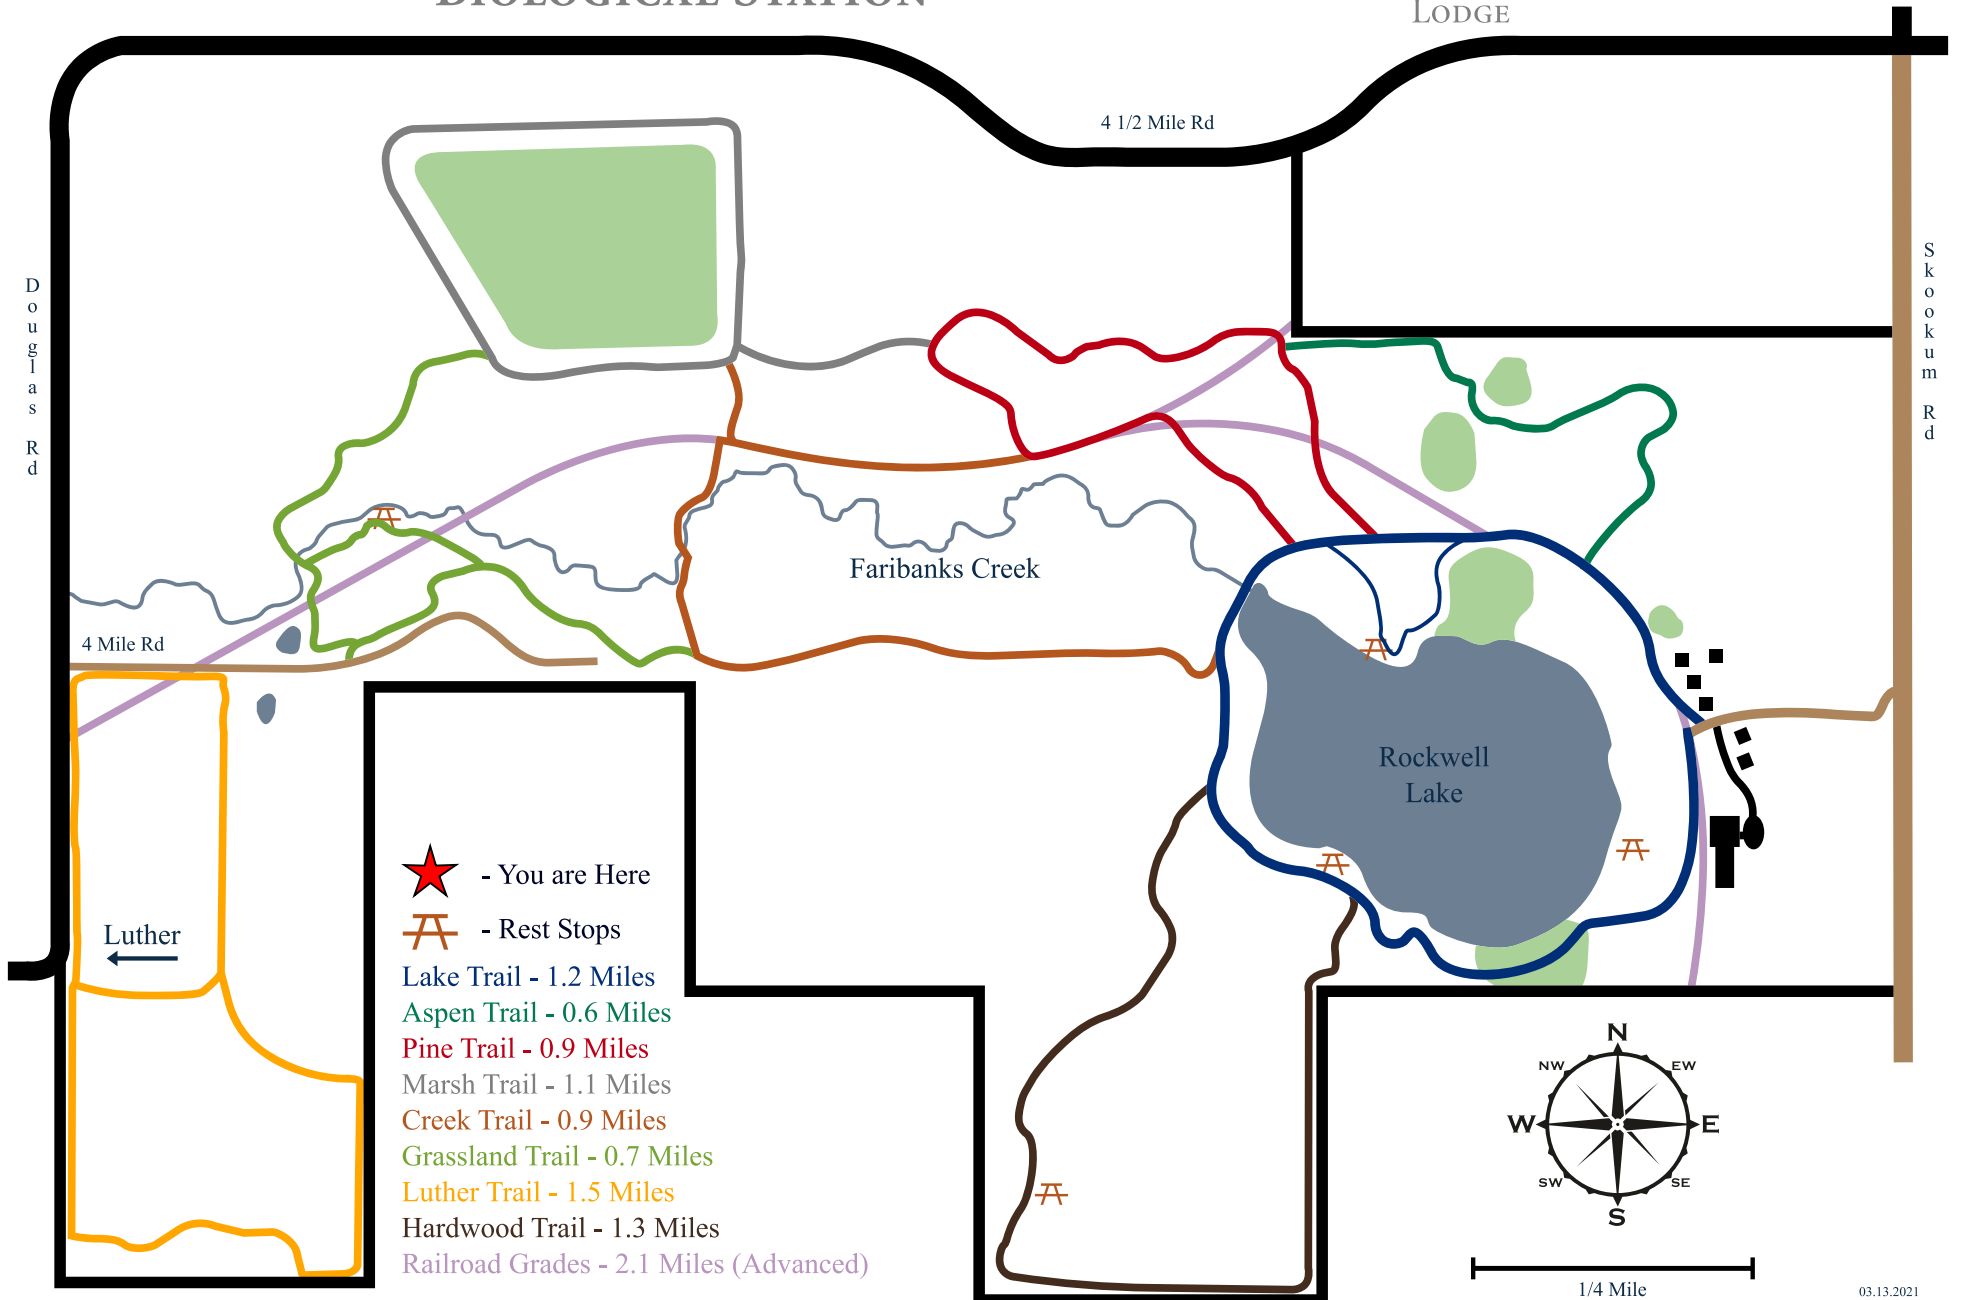

HILLSDALE COLLEGE

G.H. GORDON BIOLOGICAL STATION

THE ROCKWELL LAKE LODGE

-  - You are Here
-  - Rest Stops
- Lake Trail - 1.2 Miles
- Aspen Trail - 0.6 Miles
- Pine Trail - 0.9 Miles
- Marsh Trail - 1.1 Miles
- Creek Trail - 0.9 Miles
- Grassland Trail - 0.7 Miles
- Luther Trail - 1.5 Miles
- Hardwood Trail - 1.3 Miles
- Railroad Grades - 2.1 Miles (Advanced)